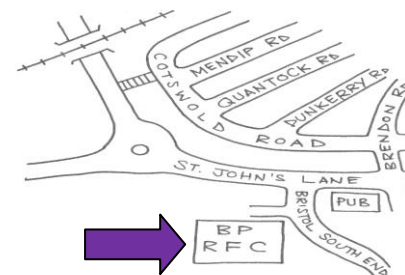

COME AND PLAY RUGBY AT BROAD PLAIN RFC BEDMINSTER'S ONLY RUGBY CLUB

Training Weds 7-8 pm and Sundays 11-12 am
Phone Lee 07721 528466 (under-13s) or
Budgie 07769 883488 (under-16s) for details

We're located at Bristol South End
just off of St Johns Lane near the Brunel Pub