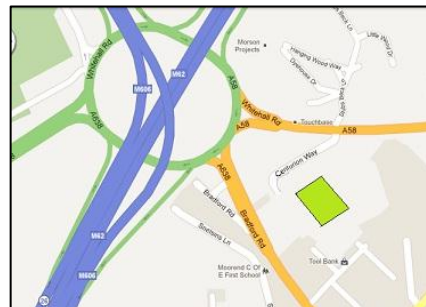

Cleckheaton RUFC – Cleckheaton Sports Club
Bradford Road, Moored
Cleckheaton, BD19 3UD

- Fully stocked bar
- Hand pulled beers
- Choice of bitters
- Peroni, Foster, Carling
- Children welcome

Entry to Matches