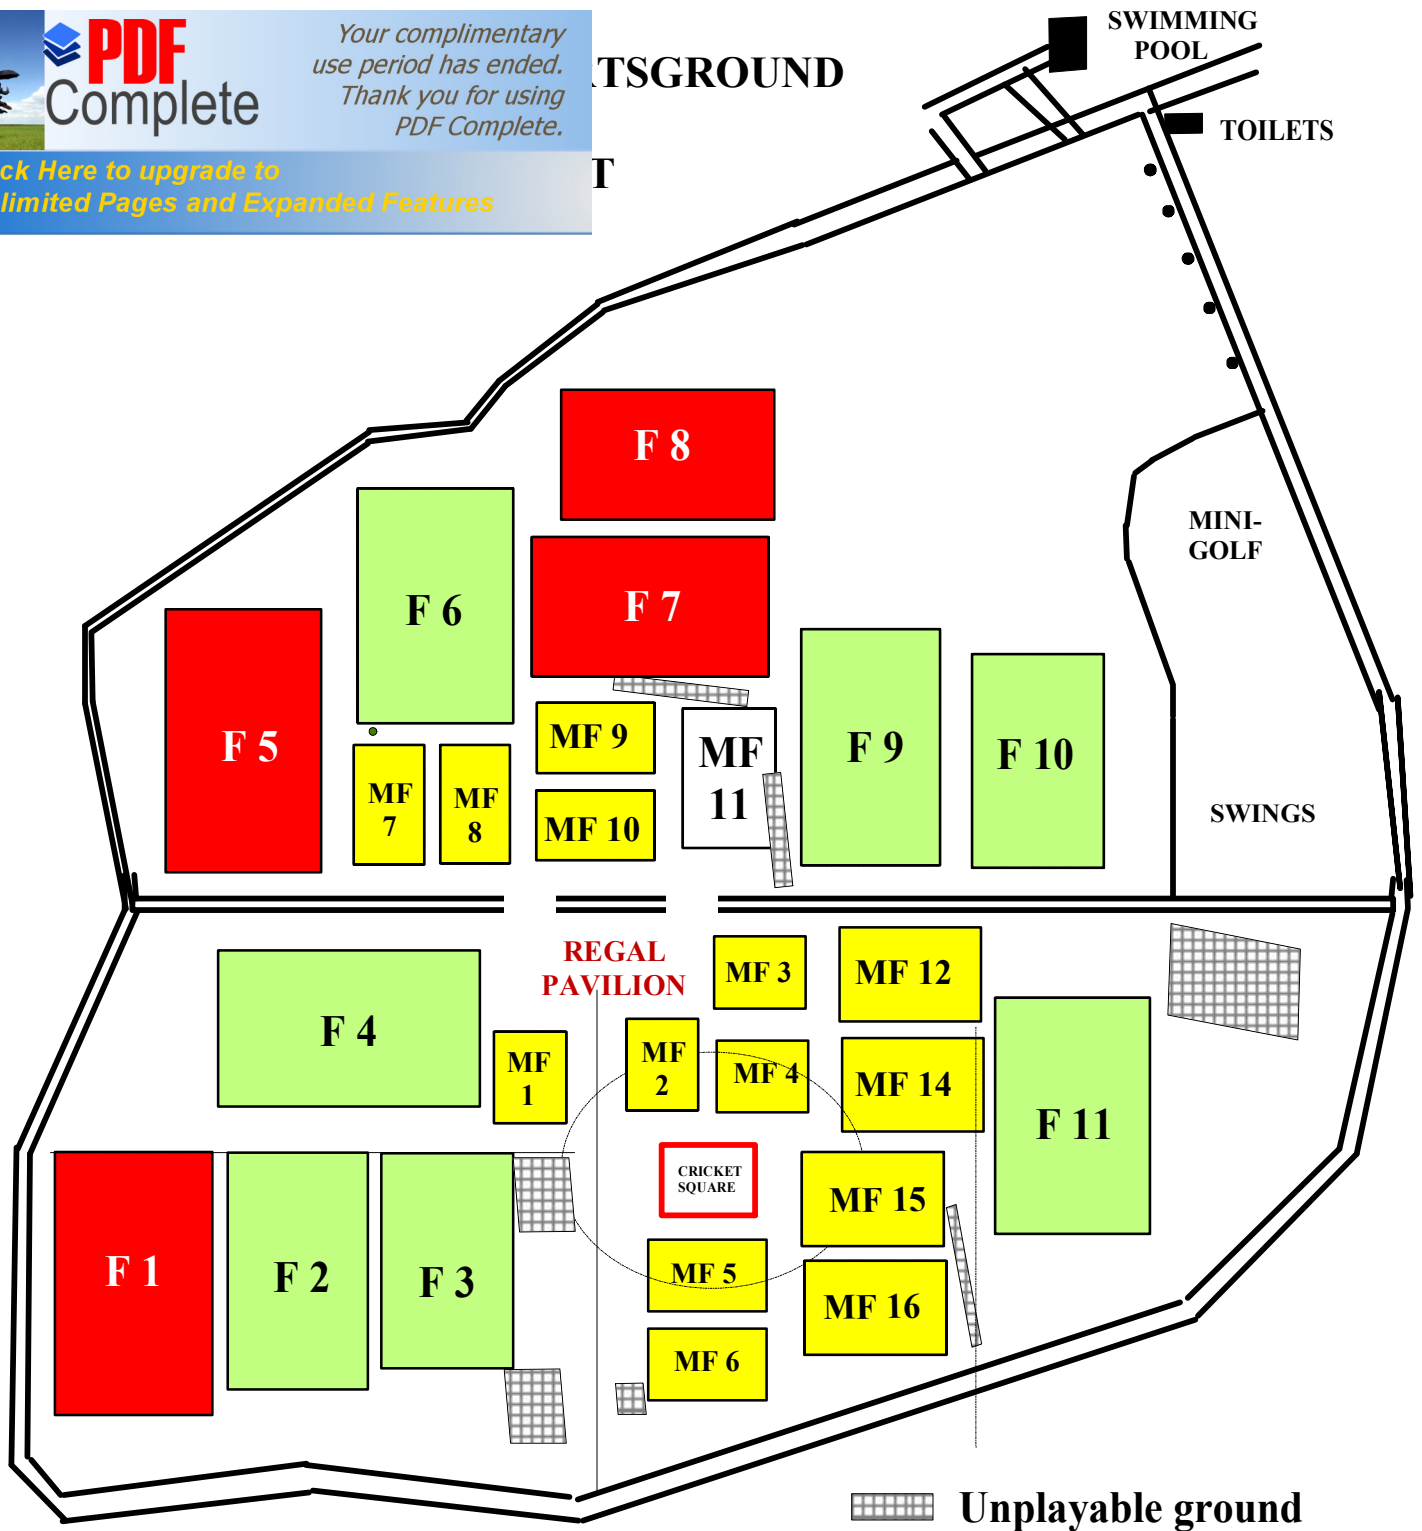

SPORTSGROUND

Pitch Sizing in metres

F 1	100 x 60	F 7	90 x 54	MF 1-4	36 x 28
F 2	90 x 54	F 8	82 x 50 (21' goals)	MF 5-10	46 x 28
F 3	82 x 50 (21' goals)	F 9	90 x 54	MF 11-16	54 x 36
F 4	100 x 60	F 10	82 x 50 (21' goals)		
F 5	100 x 60	F 11	90 x 60		
F 6	90 x 60				