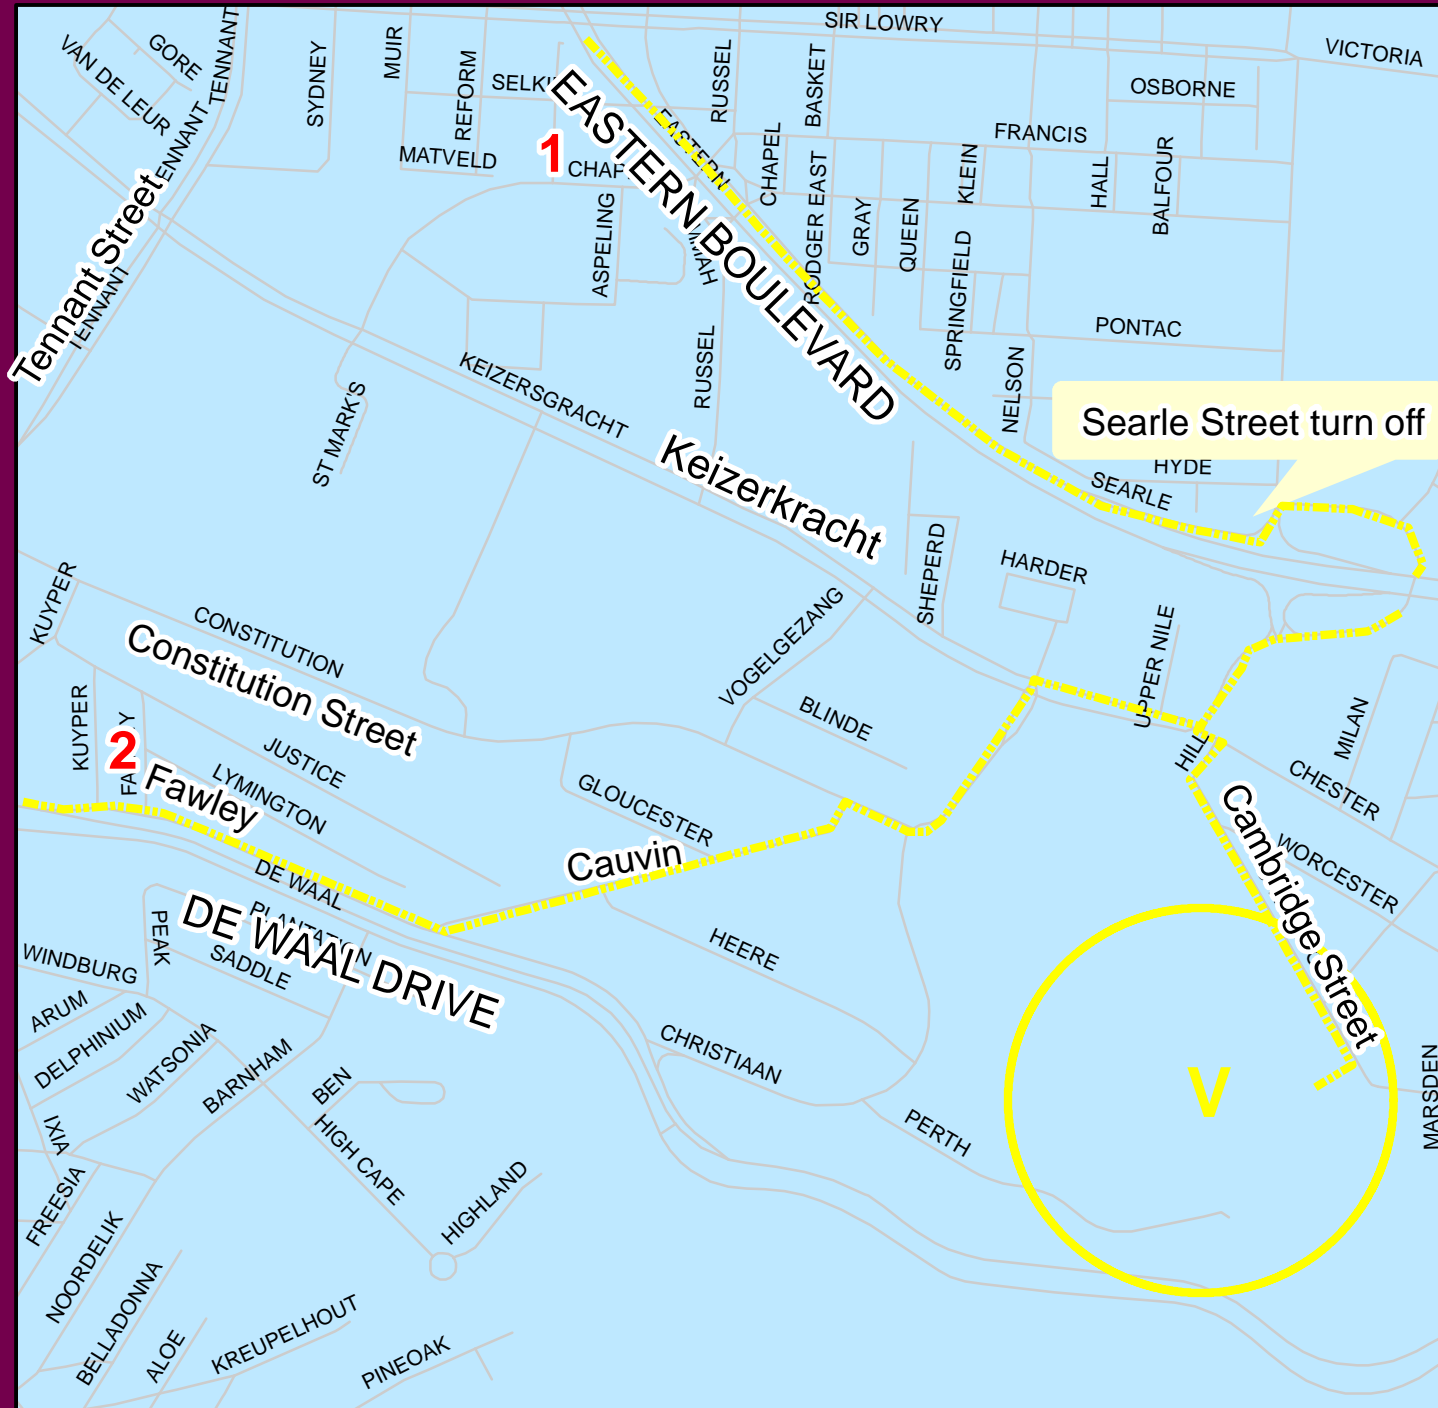

YMO St. Lukes

V Venue

Route from
1. Eastern Boulevard
2. off De Waal Drive

Street Address

Cambridge Street
Walmer Estate