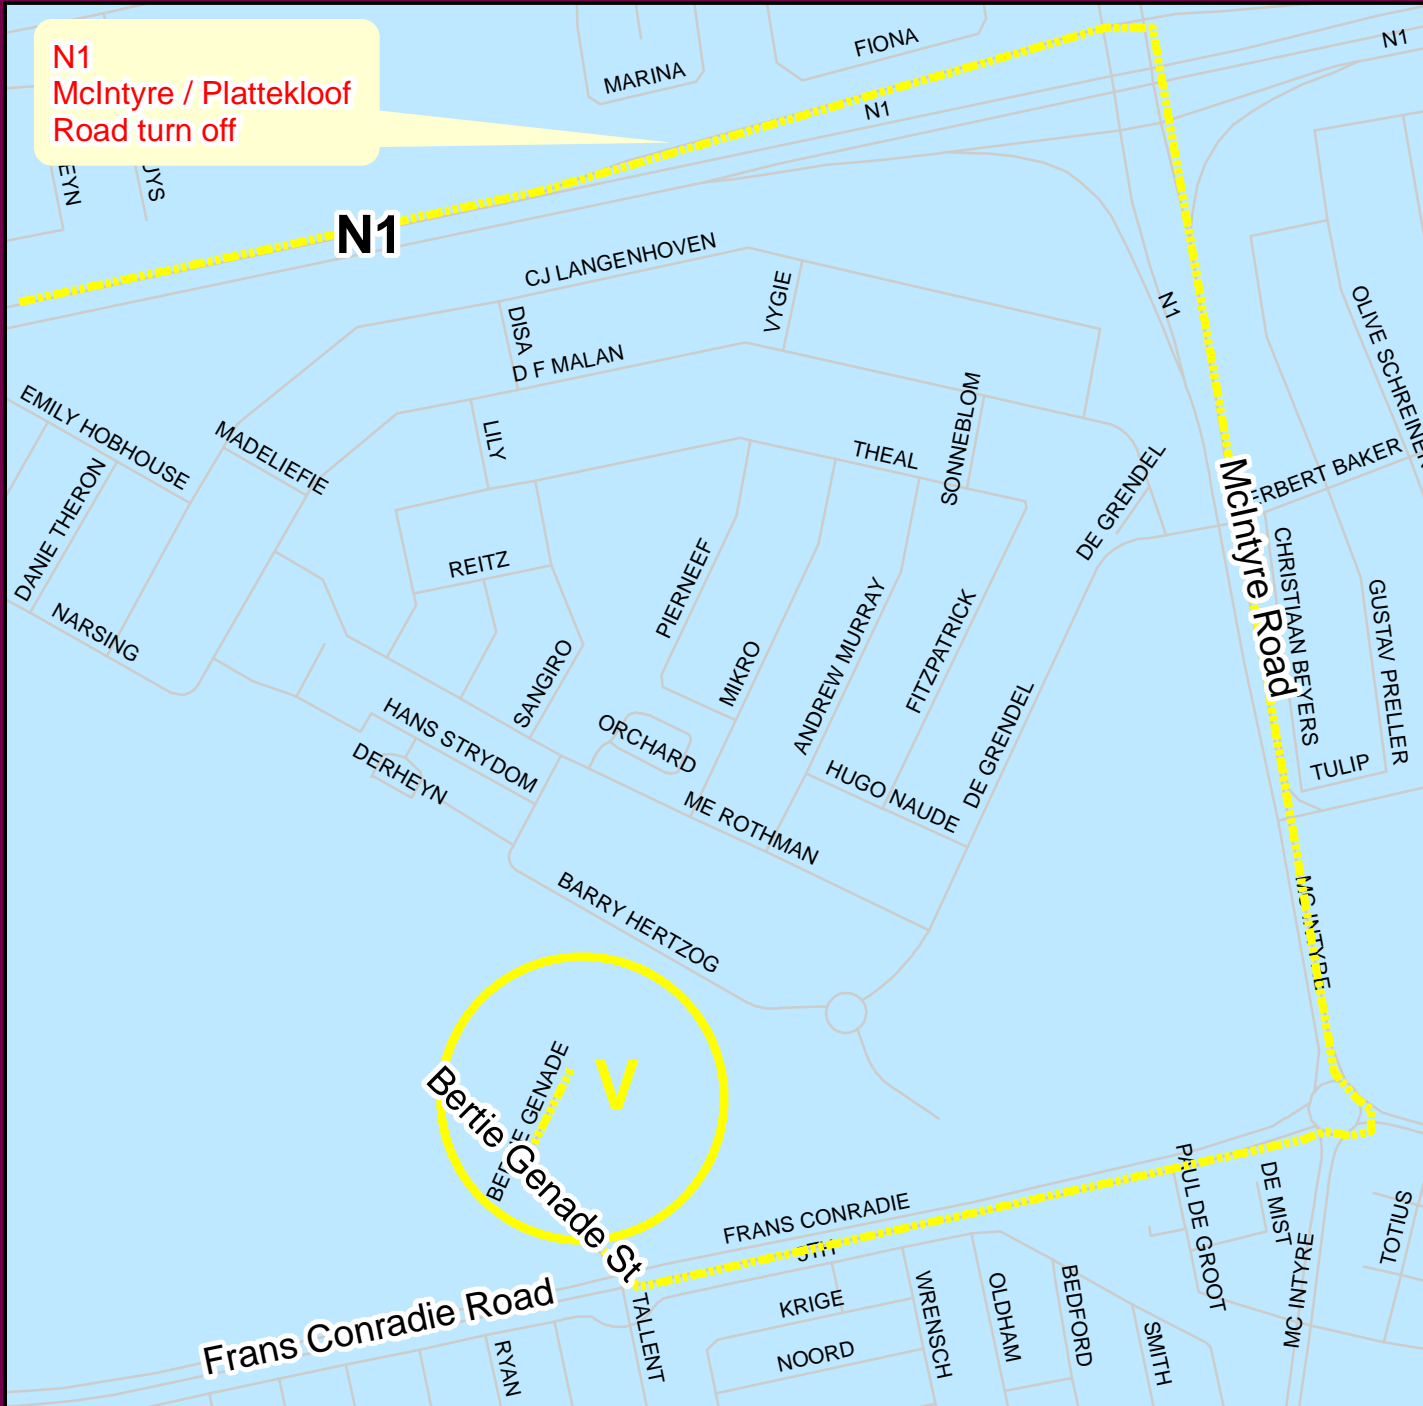

VASCO DA GAMA

V Venue

Route from N1
McIntyre / Platteklouf
turnoff

Street Address

**De Gama Park
Bertie Genade Street
Parow**

N1
McIntyre / Platteklouf
Road turn off

Bertie Genade St
V

Frans Conradie Road