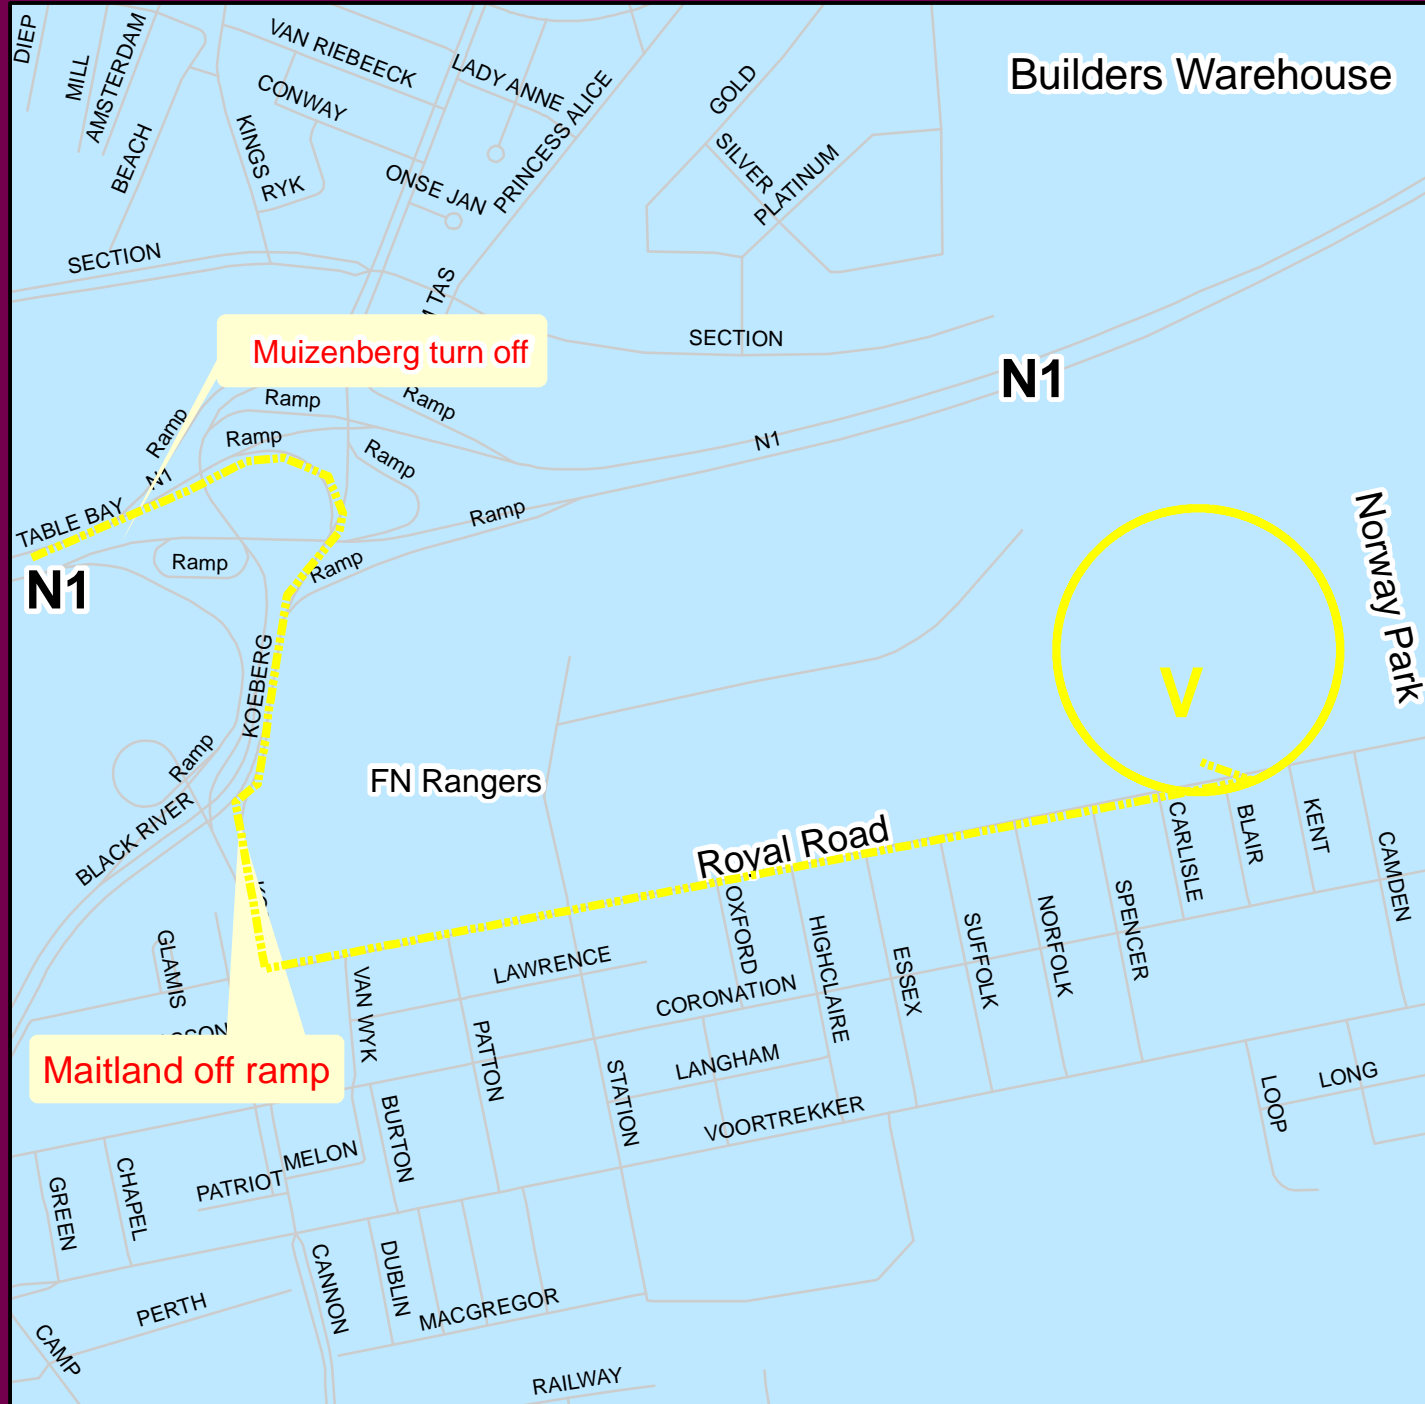

SAXON ROVERS

V Venue

Route from N1
Muizenberg turn off
Maitland off ramp

Street Address

Royal Road
Maitland