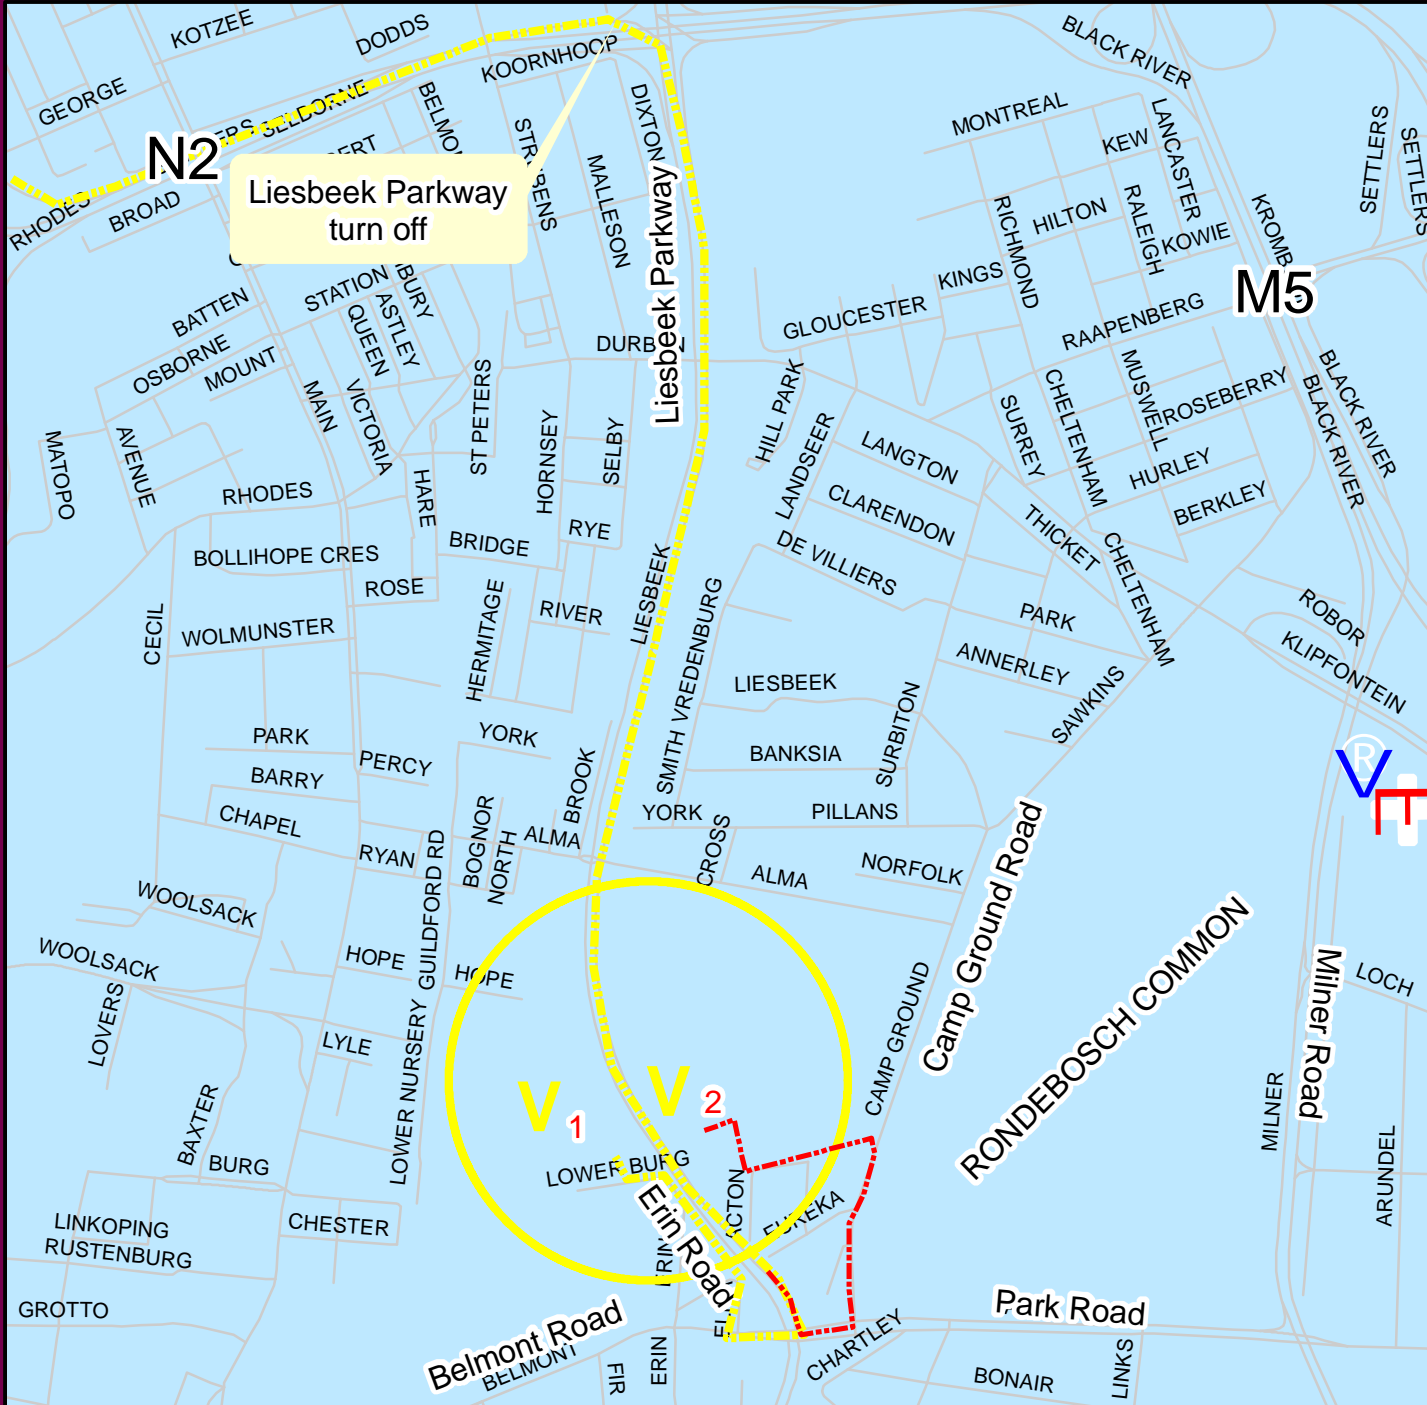

RYGERSDAL SPORTS CLUB

Liesbeek Parkway
turn off

V Venue

Route from N2
Liesbeek Parkway
off ramp

Street Address

Field 1 Erin Road

Field 2 Grosvener Road,
off Camp Ground Road
[small fields]