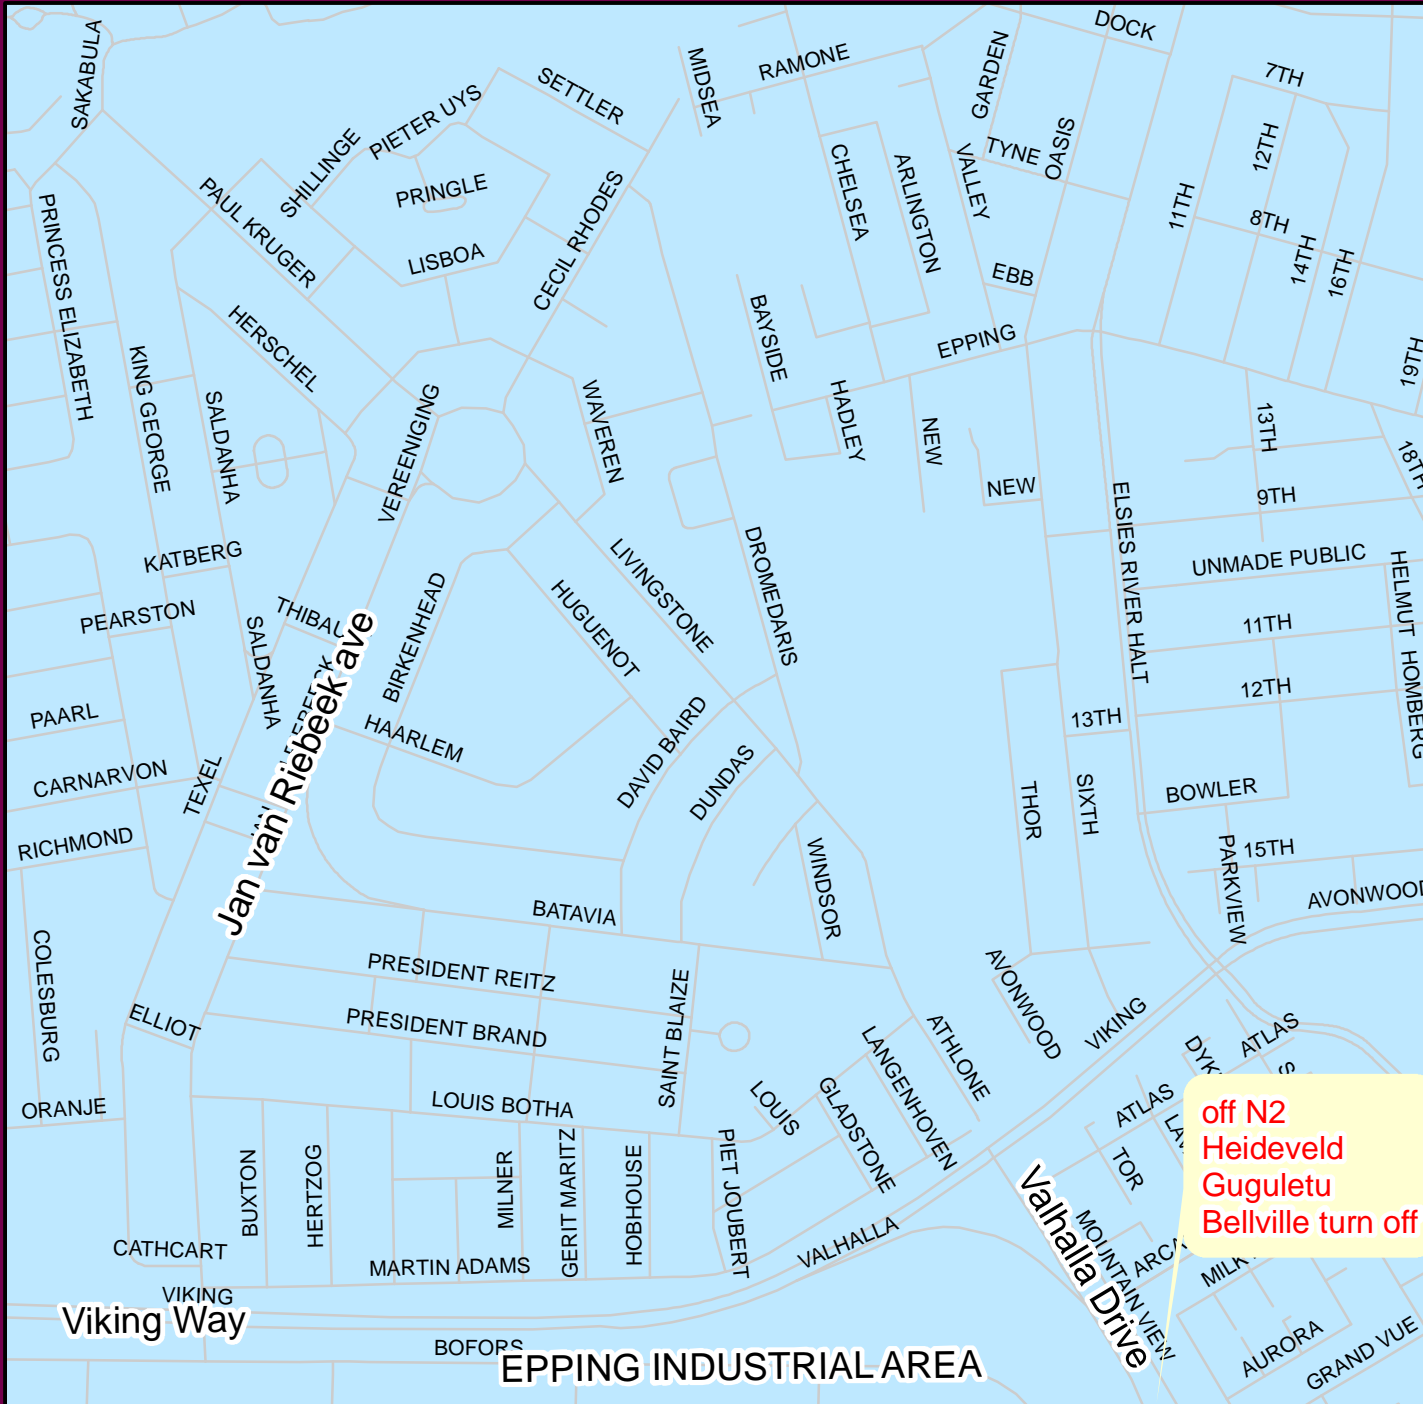

RUYTERWACHT

V Venue

from N2
Heideveld Guguletu
Bellville turn off

Street Address

**Bevcam
Sports Complex
Ruyterwacht**

off N2
Heideveld
Guguletu
Bellville turn off