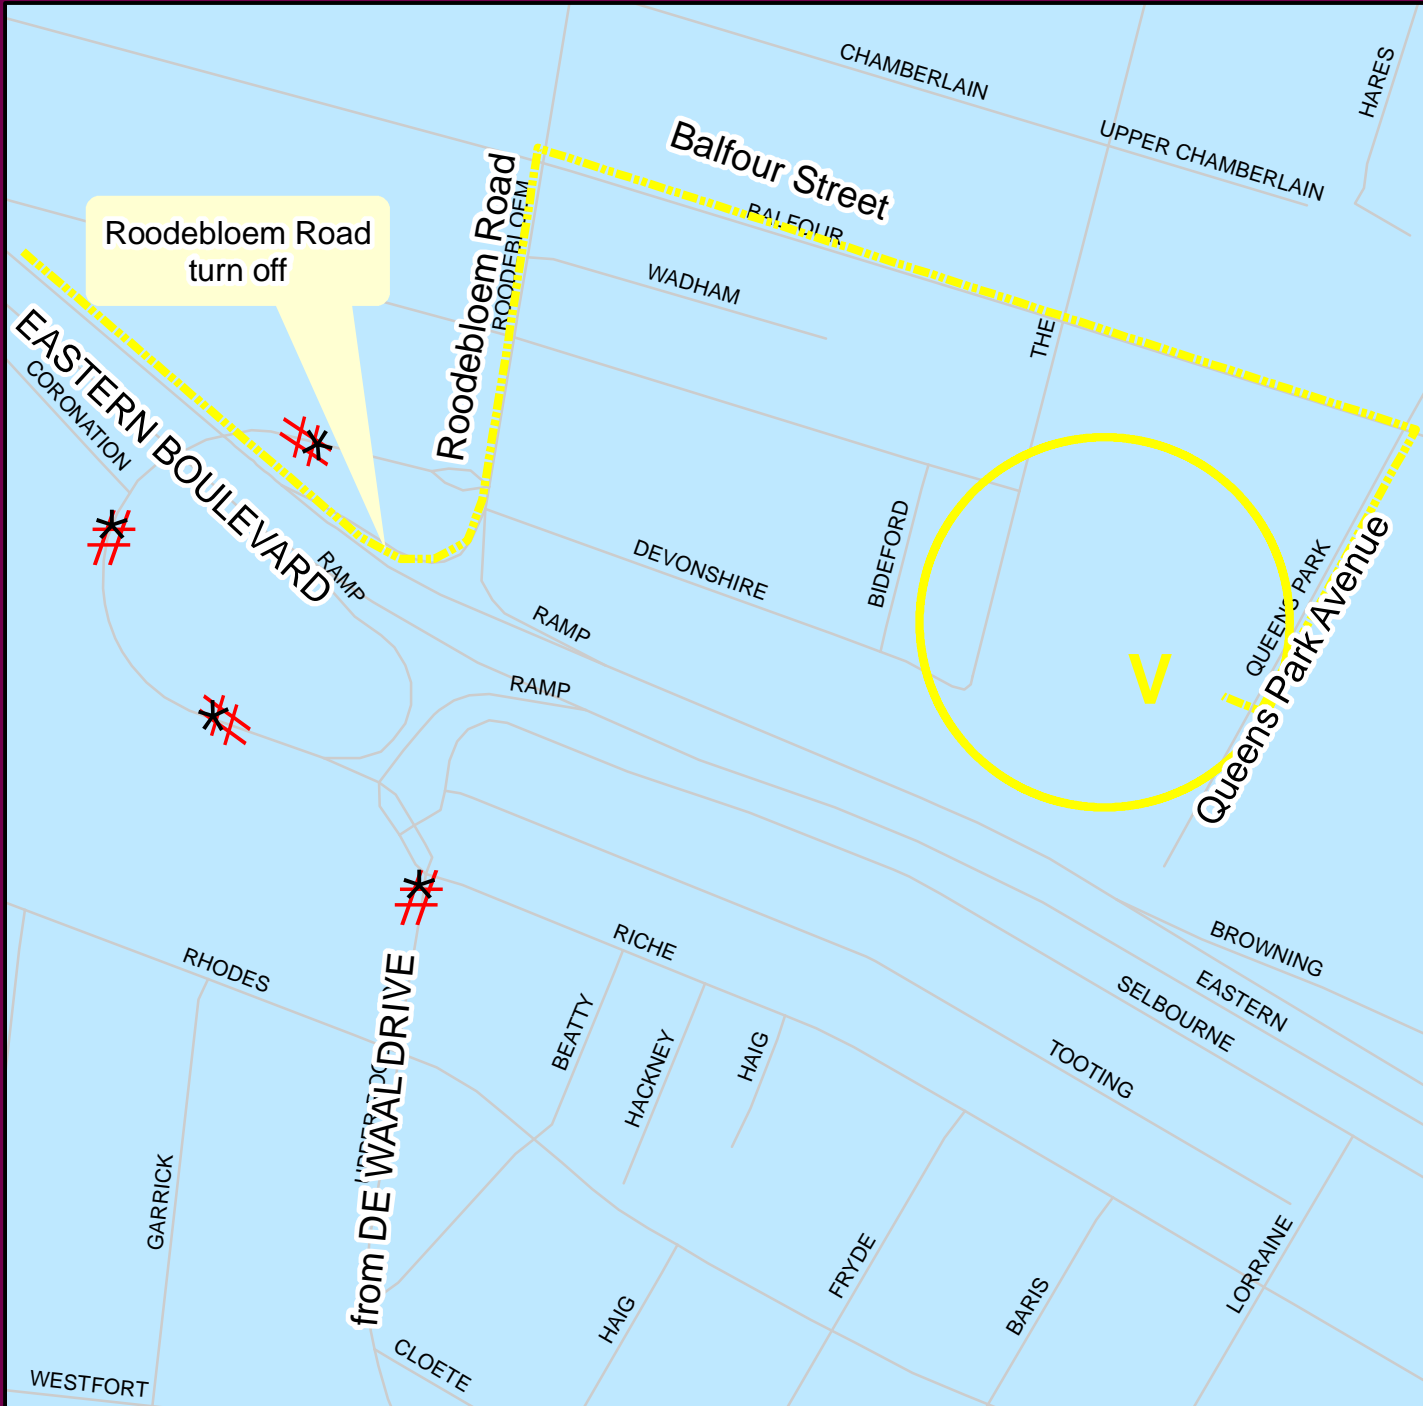

QUEENSPARK

V Venue

Route from Eastern Blvd
Roodebloem Road
off ramp

Street Address

**Queens Park Avenue
Salt River**