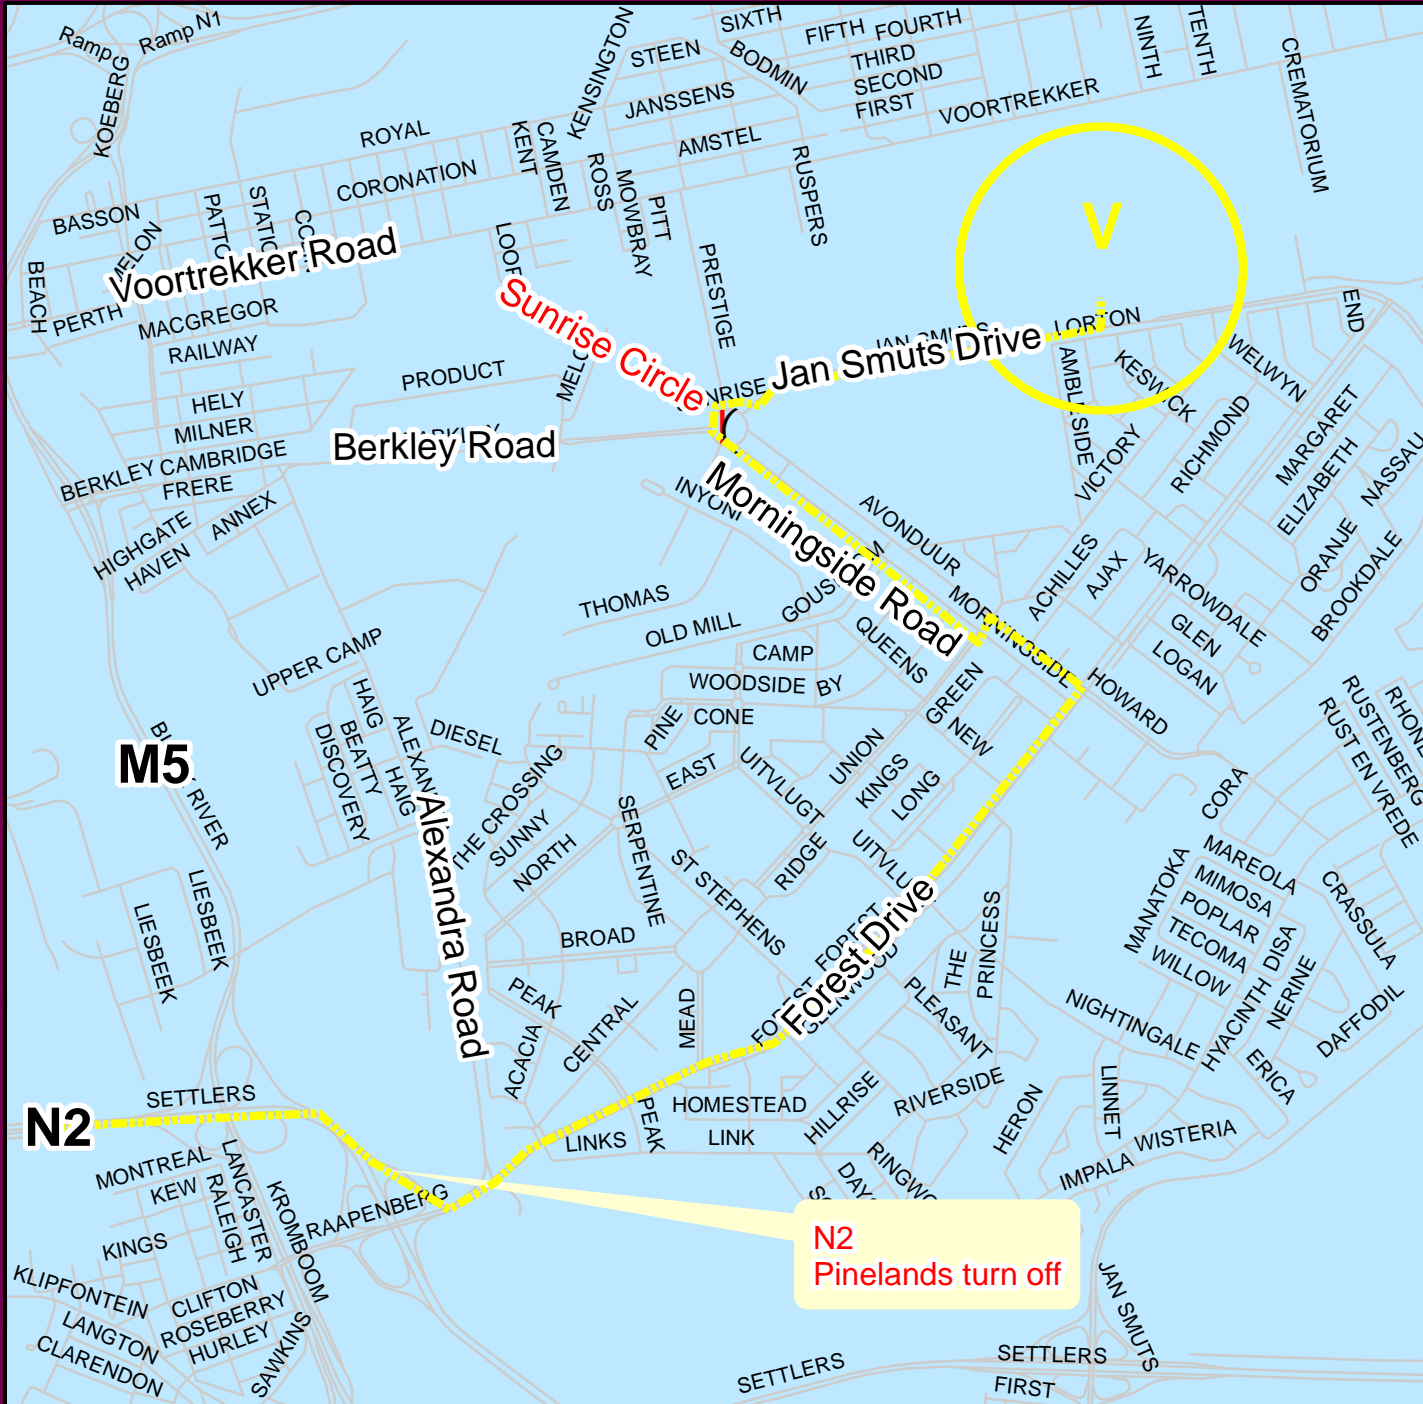

OLD MUTUAL

V Venue

from N2
Pinelands turn off

Street Address

Jan Smuts Drive
Pinelands