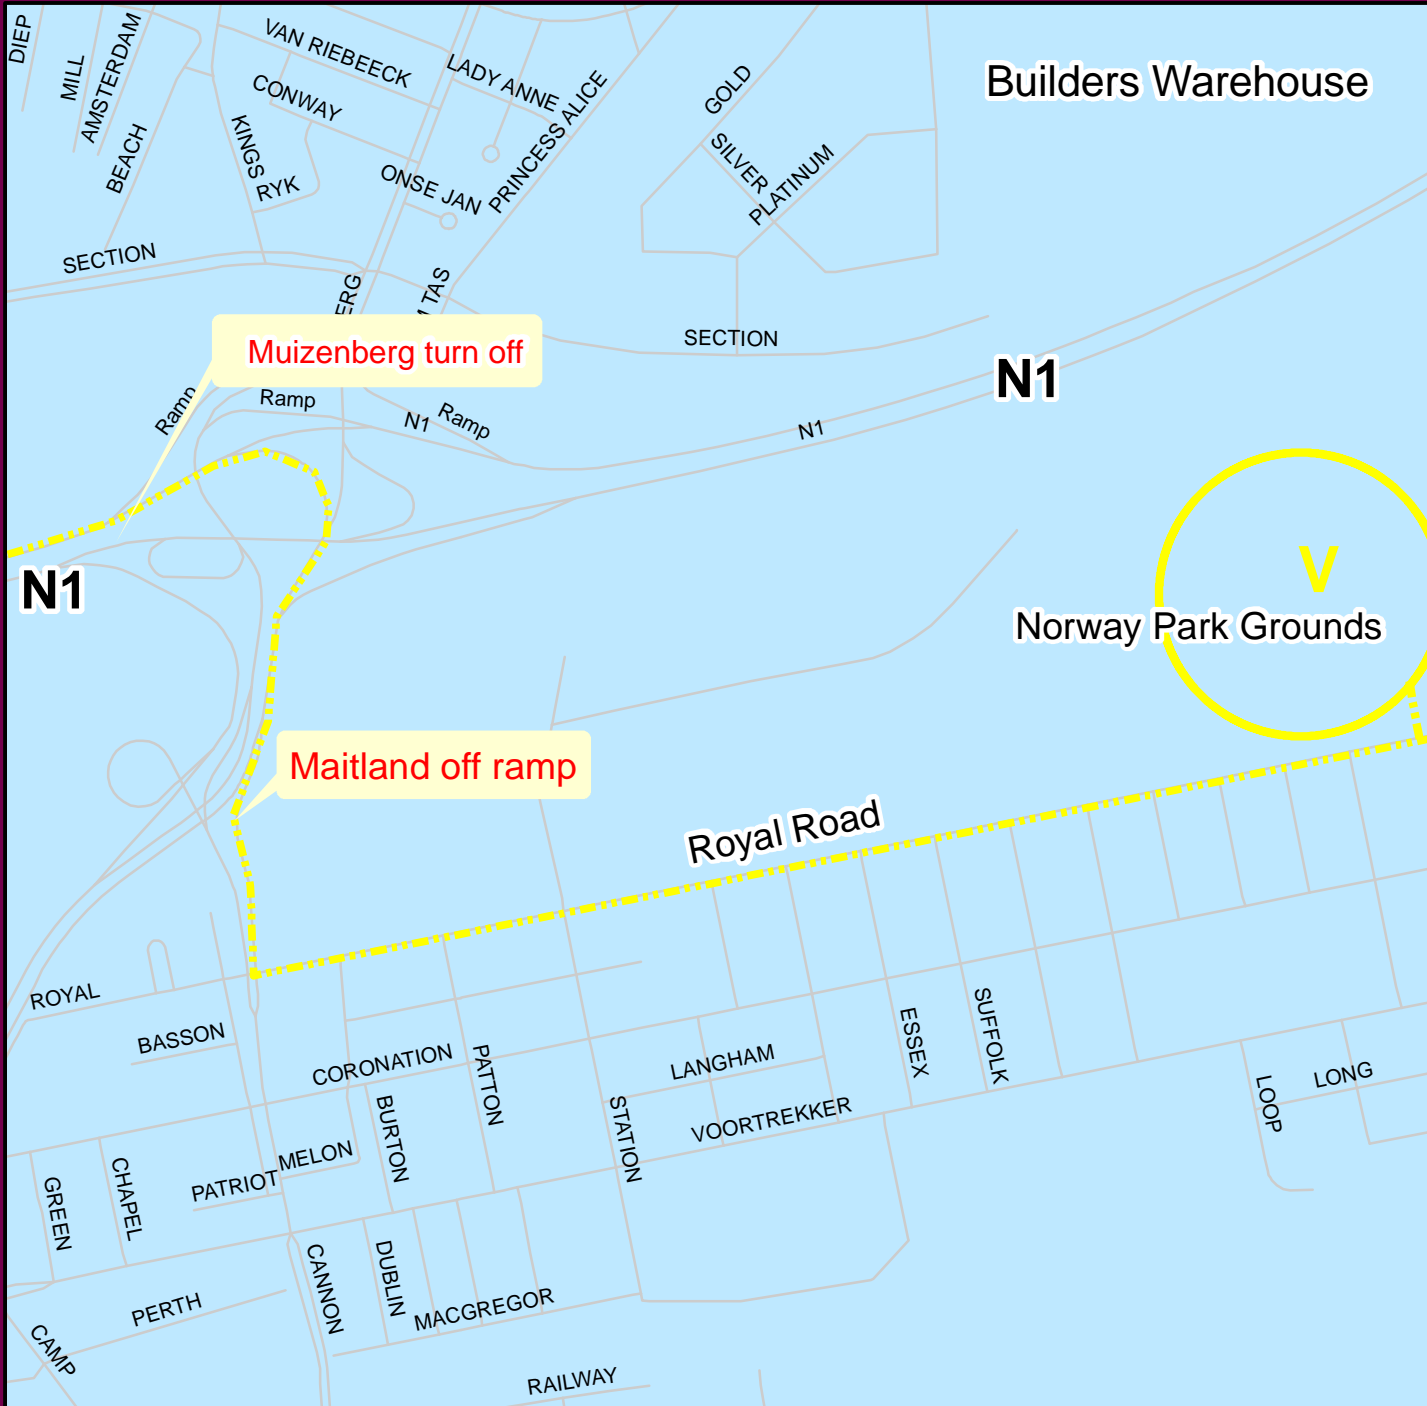

NORWAY PARK

Muizenberg turn off

Maitland off ramp

V Venue

Route from N1
Muizenberg turn off
Maitland off ramp

Street Address

Royal Road
Maitland