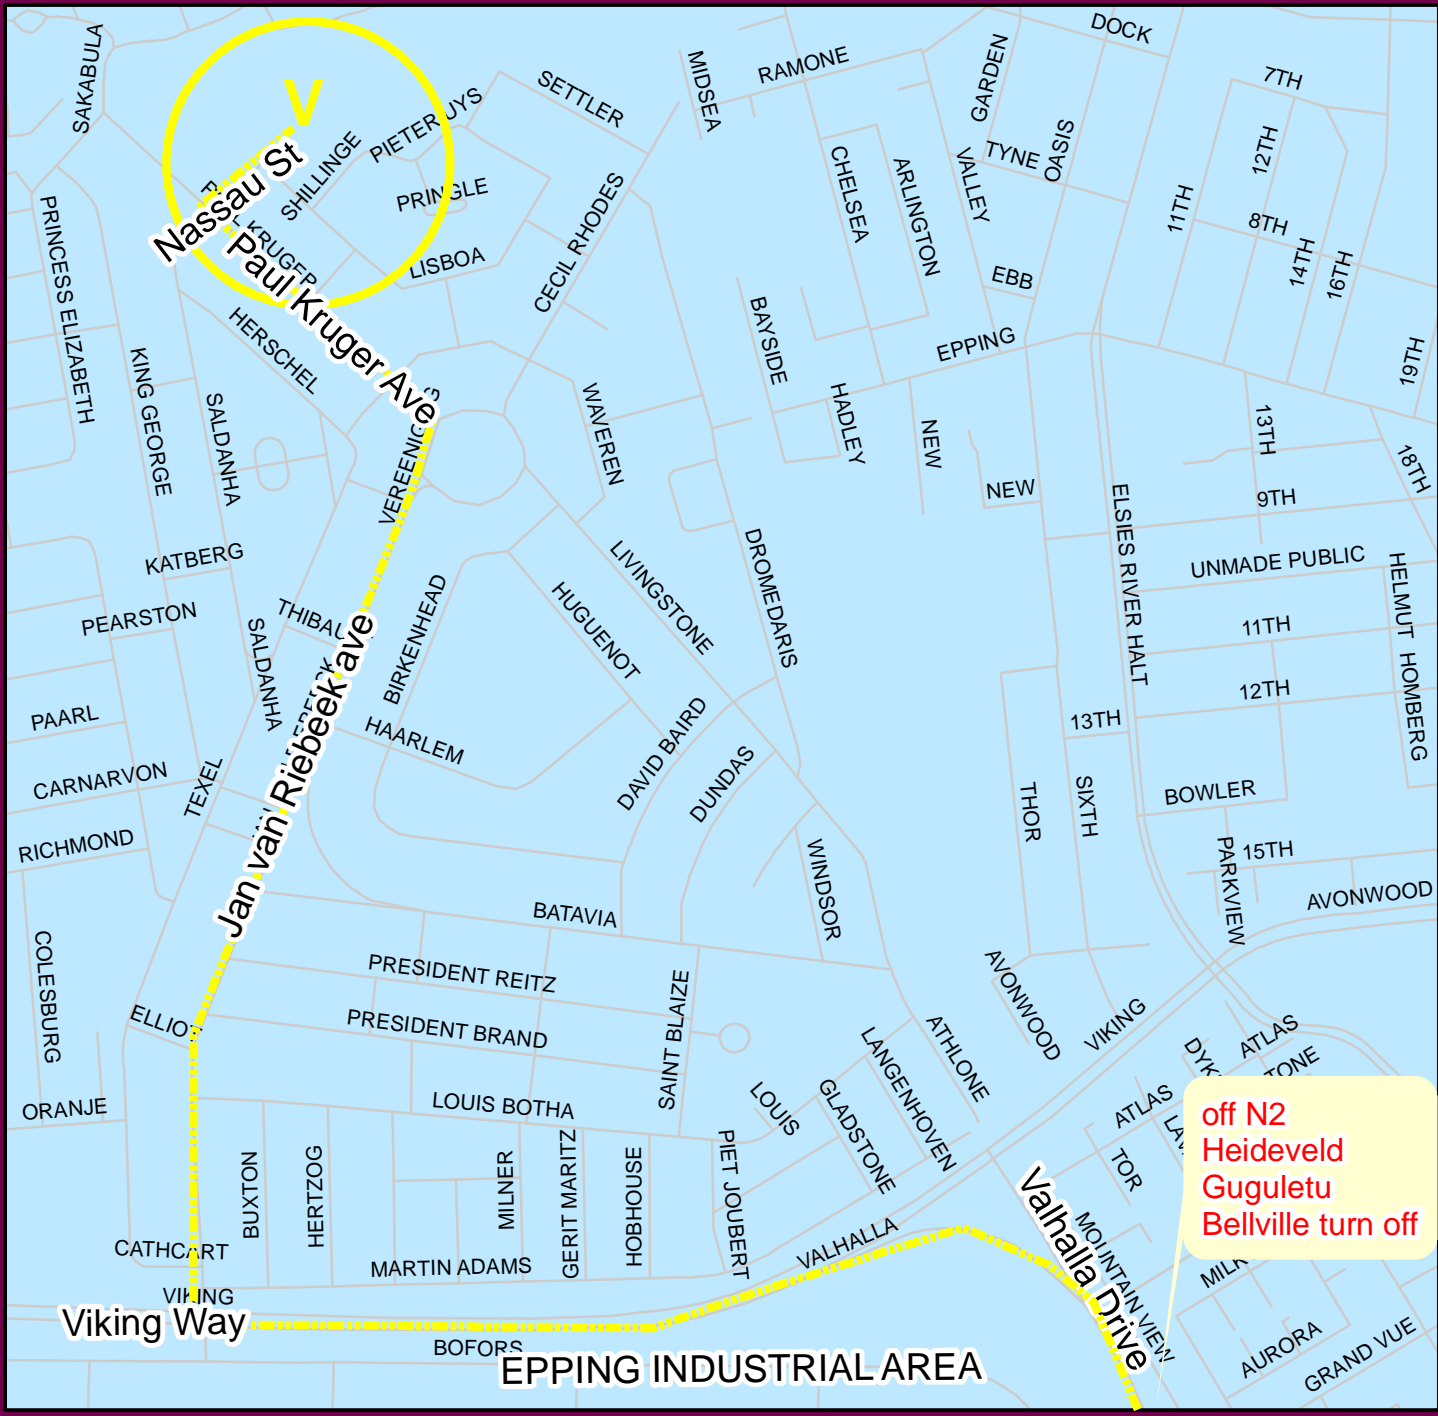

# IKAPA

**V** Venue

from N2  
Heideveld Guguletu  
Bellville turn odd

Street Address

Nassau Street  
Ruyterwacht

off N2  
Heideveld  
Guguletu  
Bellville turn off

EPPING INDUSTRIAL AREA