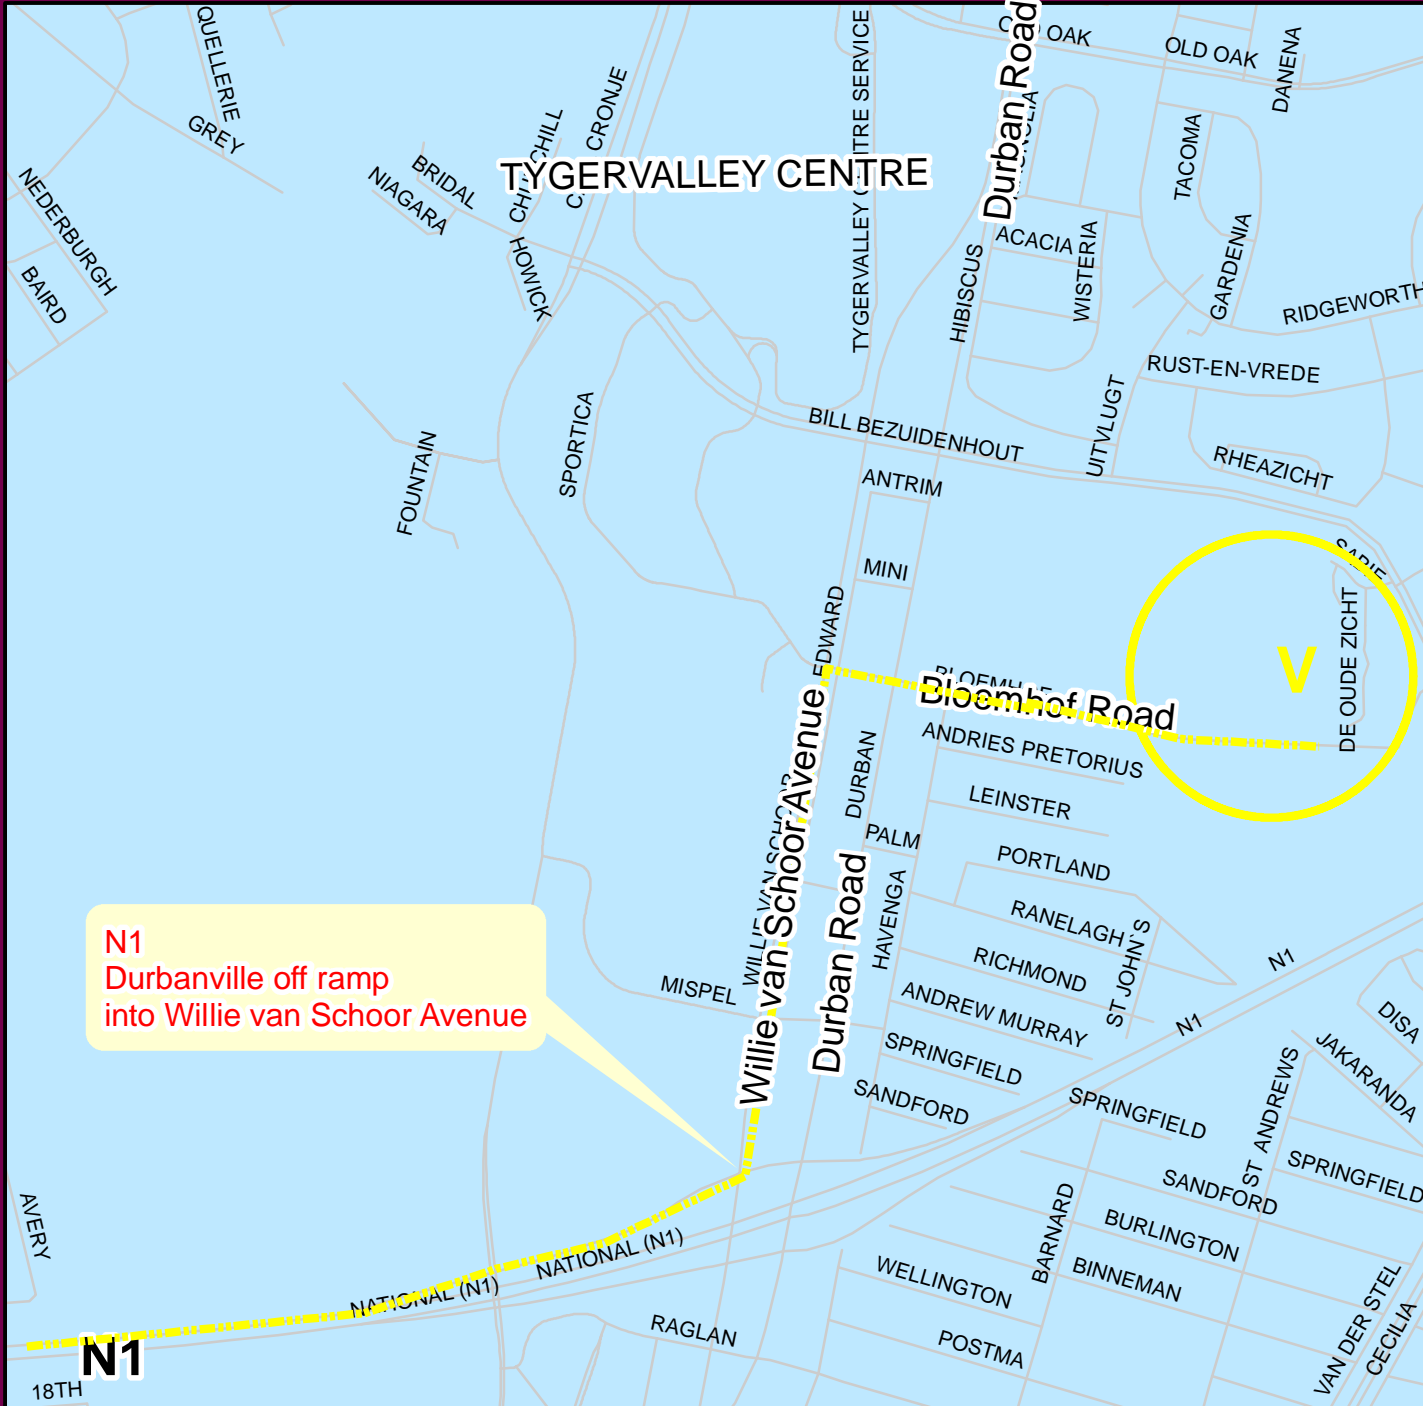

# HOLY CROSS

N1  
Durbanville off ramp  
into Willie van Schoor Avenue

V Venue

Route from N1  
Durbanville turnoff  
to Willie van Schoor Ave

Street Address

Holy Cross School  
Bloemhof Road  
Bellville