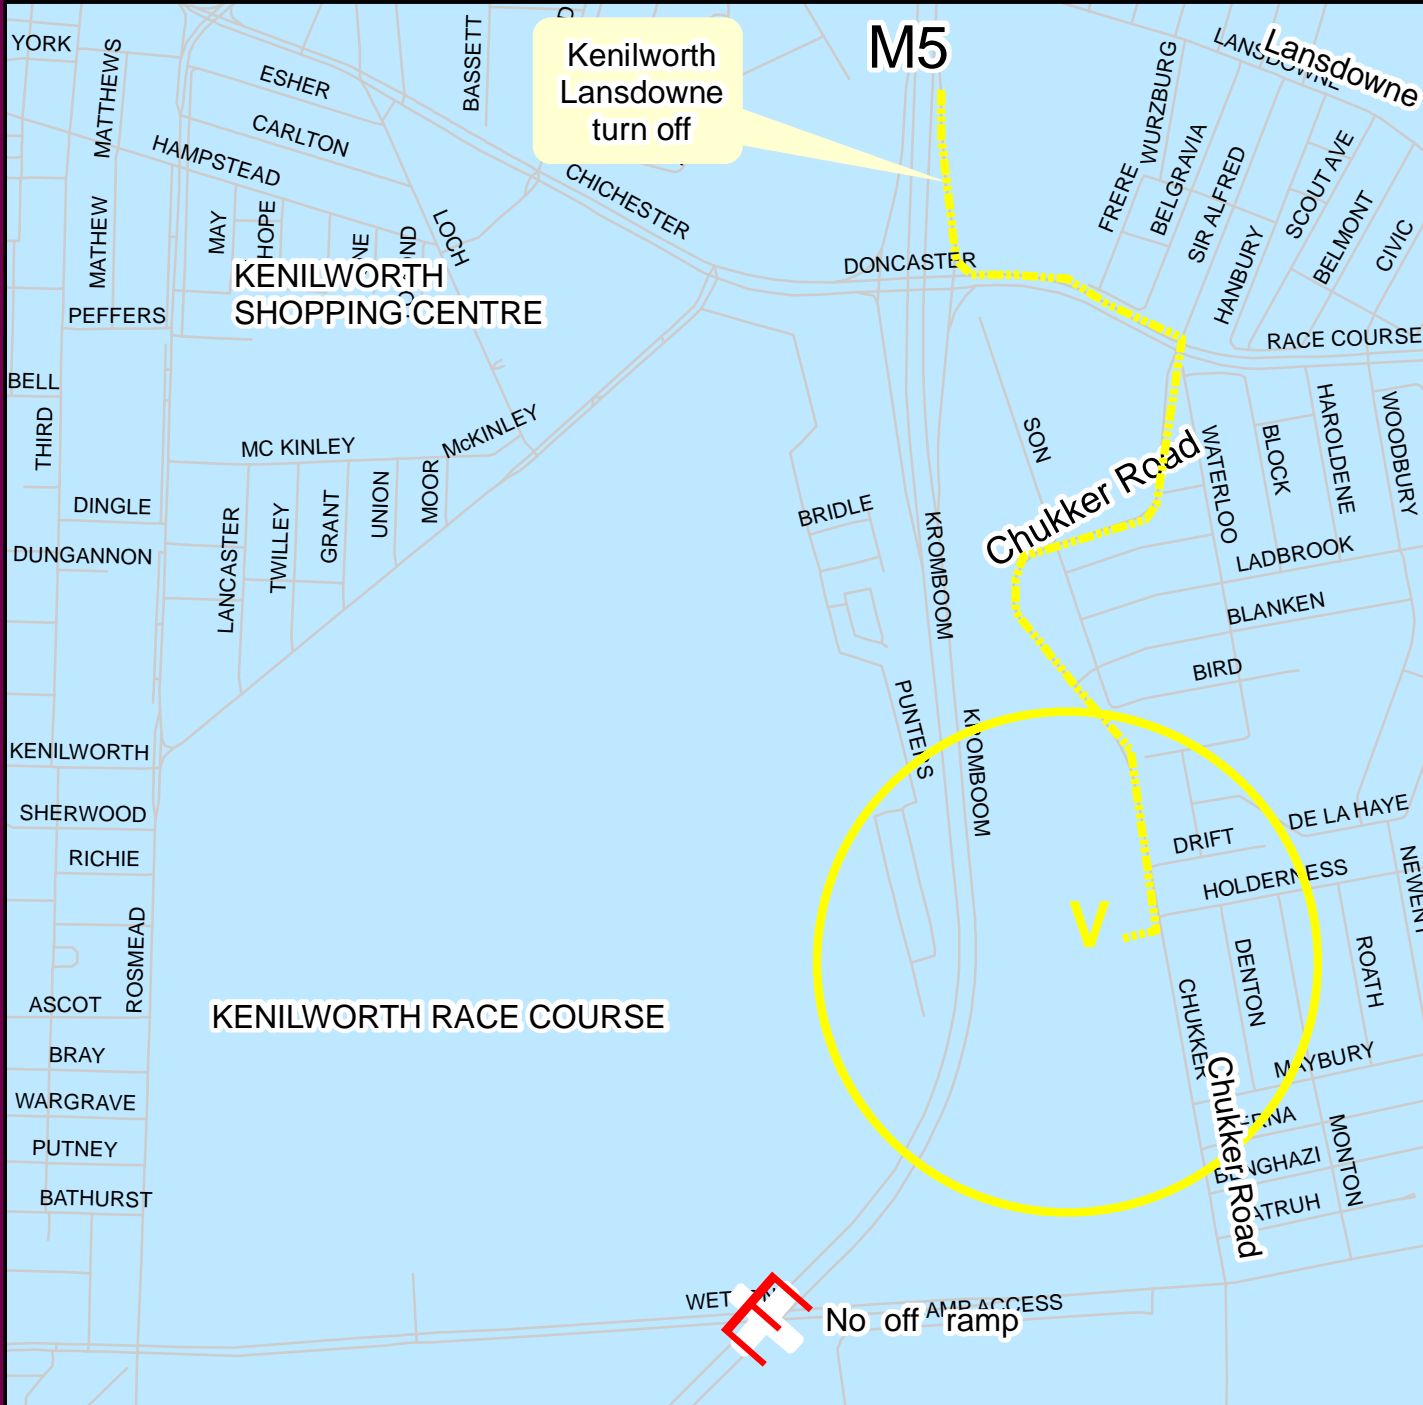

CHUKKER ROAD SPORTS FIELDS

Kenilworth
Lansdowne
turn off

V Venue

Route from
M5
Kenilworth /
Lansdowne turn off

Street Address

**Chukker Road
Lansdowne**

No off ramp