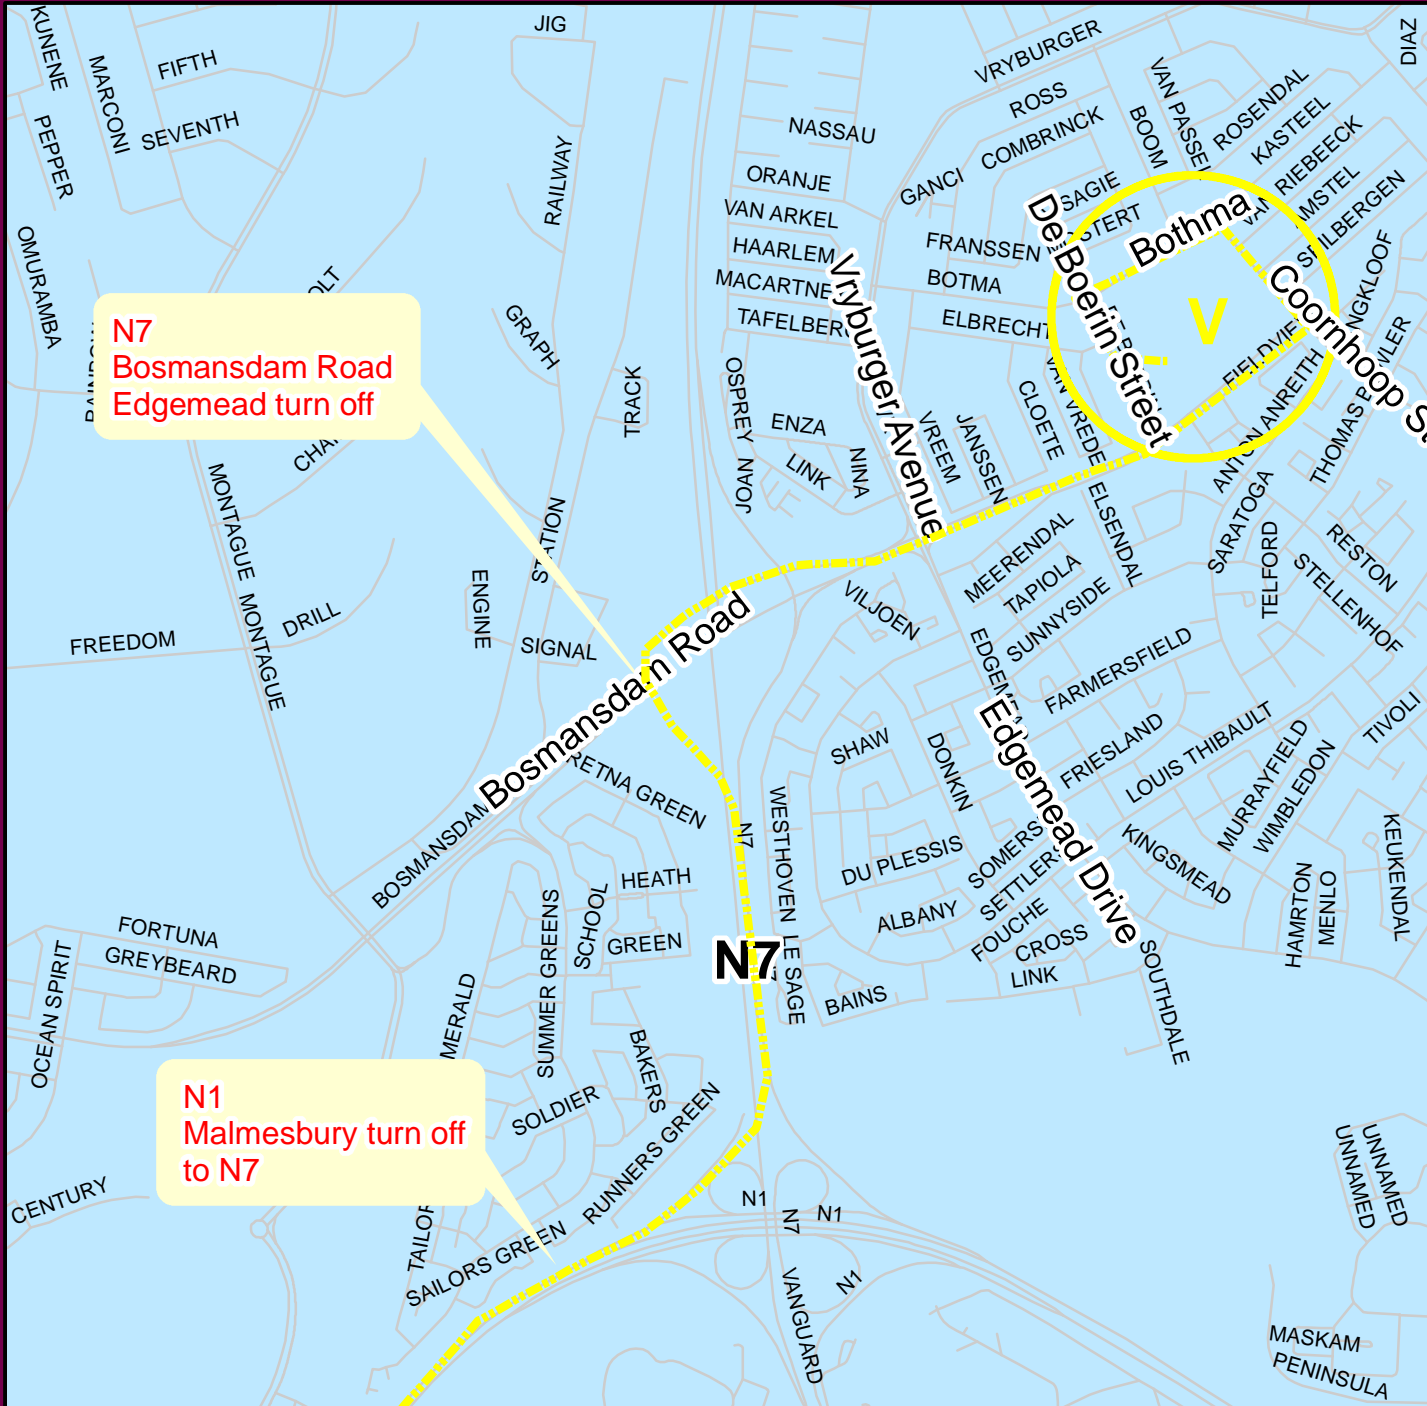

# BOTHASIG

N7  
Bosmansdam Road  
Edgemoed turn off

N1  
Malmesbury turn off  
to N7

**V** Venue

from N1  
Malmesbury turn off  
to N7

Street Address

Abe Sherman Stadium  
De Boerin Street  
Bothasig