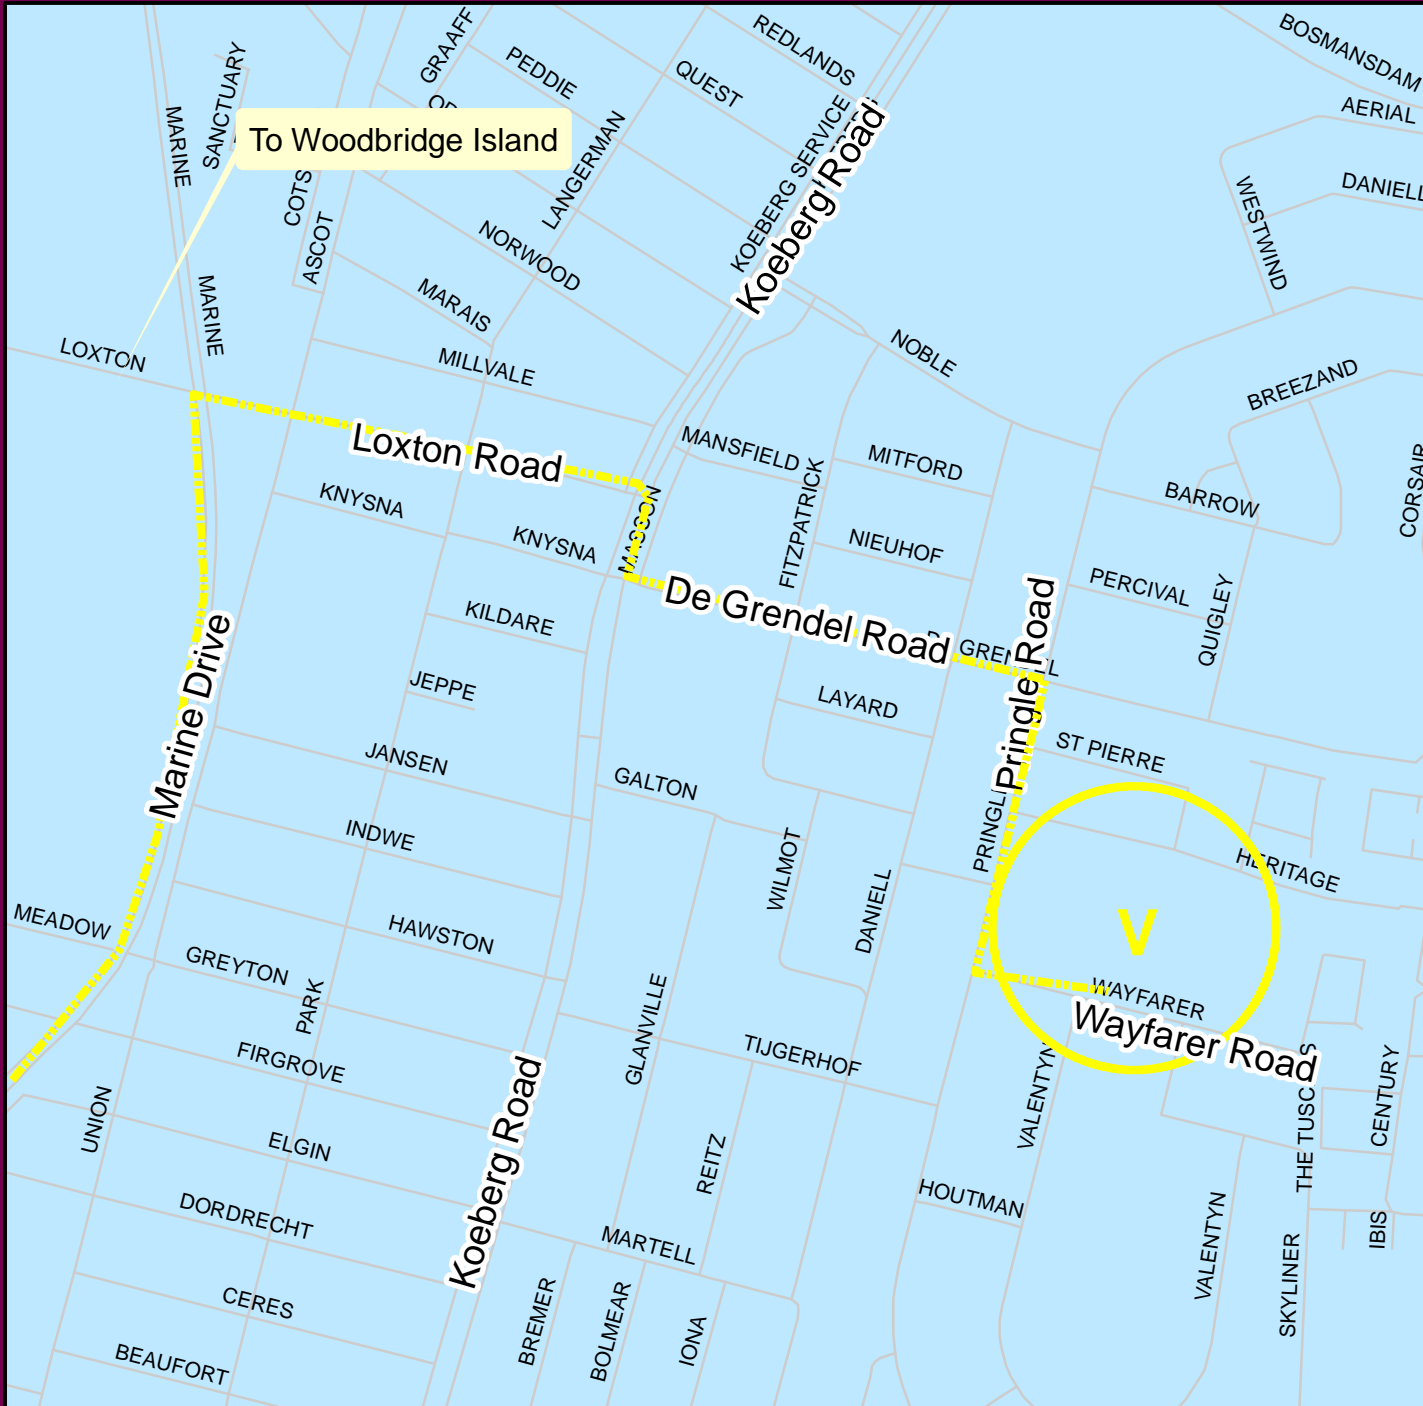

BLAAUWBERG CITY

V Venue

Route from N1
Paarden Eiland turnoff

Street Address
cnr
Pringle + Wayfarer Rds,
Tygerhof
Milnerton