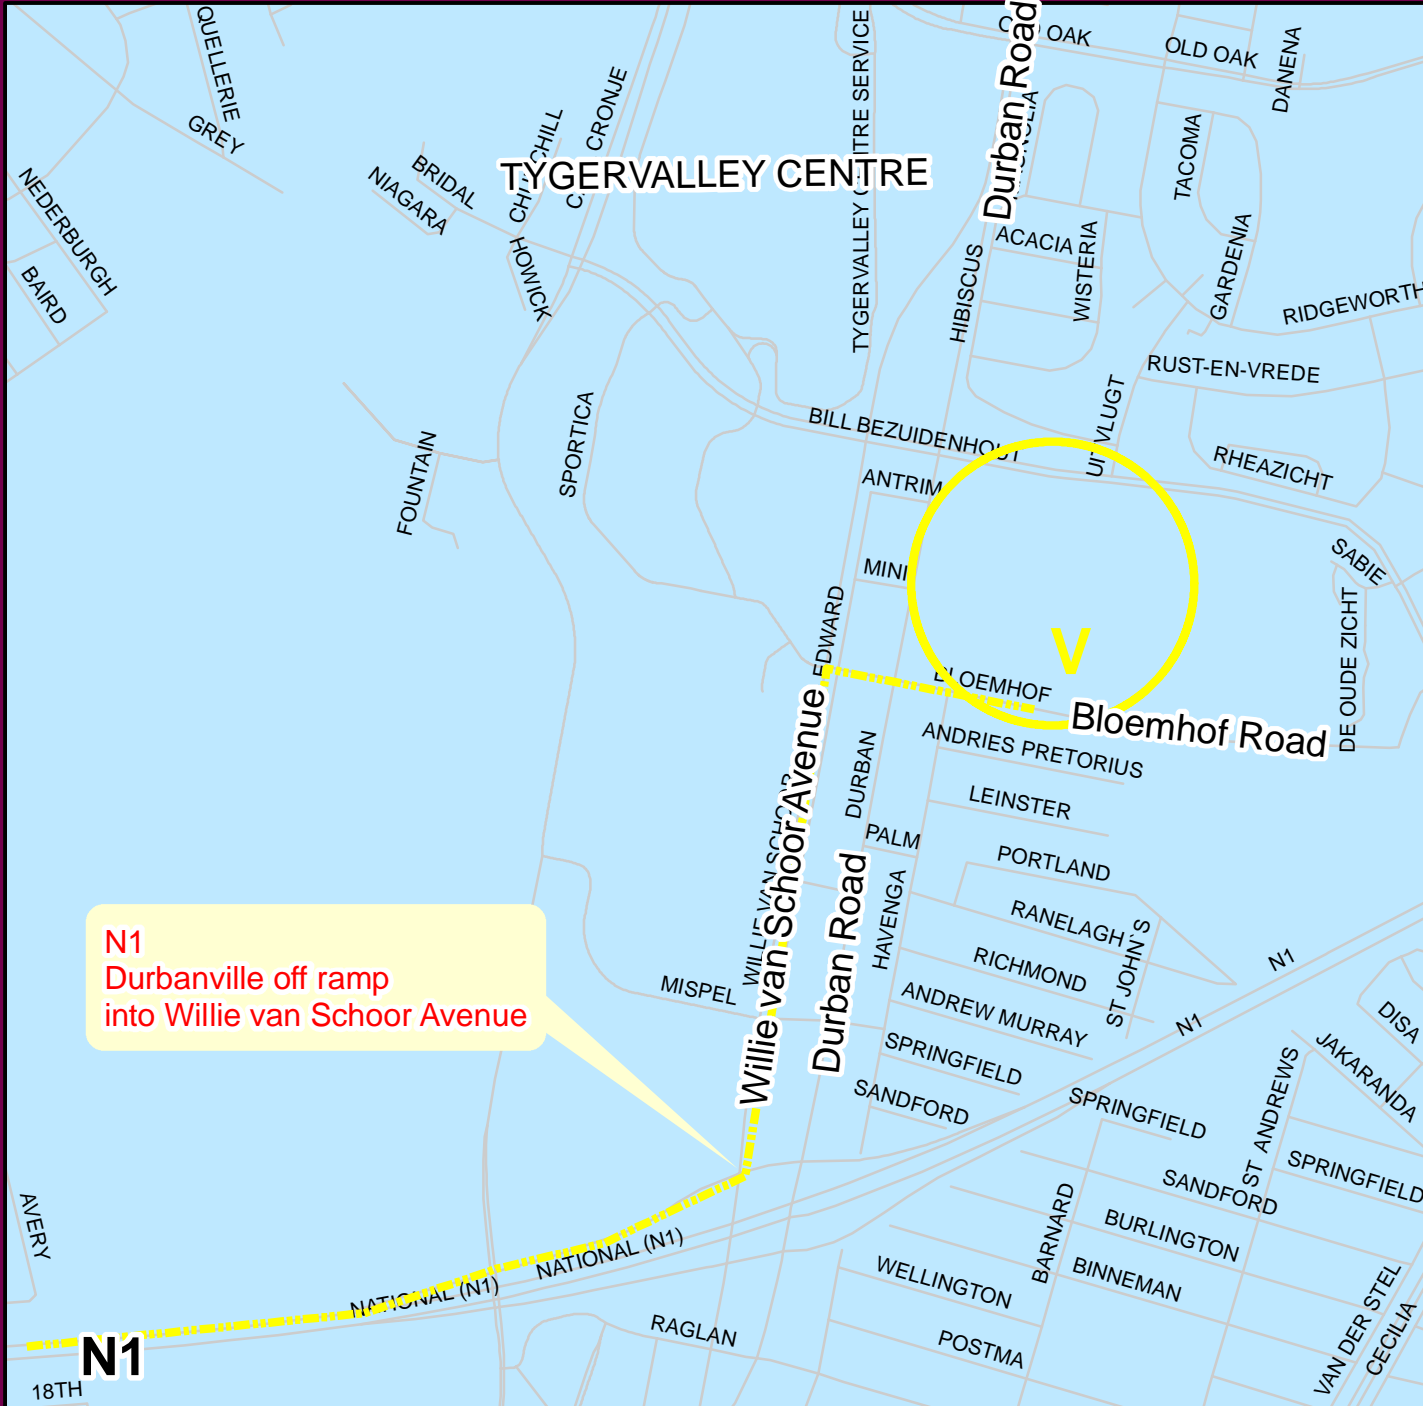

BELLVILLE CITY

N1
Durbanville off ramp
into Willie van Schoor Avenue

 Venue

Route from N1
Durbanville turnoff
to Willie van Schoor Ave

Street Address

PP Smit,
Bloemhof Road
Bellville