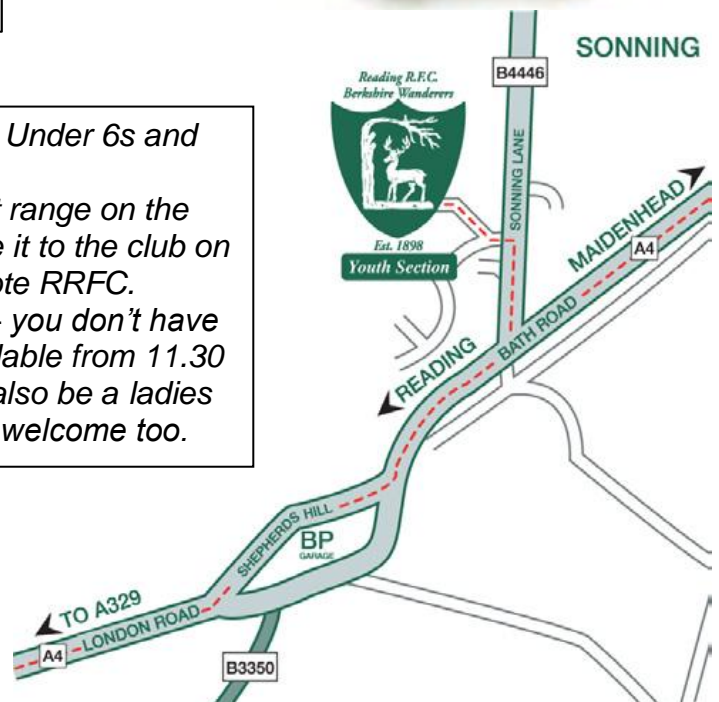

ALL profits from the sale today will go to our Under 6s and Ladies Team.

Please feel free to view more of the product range on the website detailed below and if you cannot make it to the club on Sunday – you can order on line and quote RRFC.

PLEASE bring along your friends and family – you don't have to be a member and the Jewellery will be available from 11.30 to 2.30. As will our bar and café. There will also be a ladies game kicking off at 3pm, Men – you're very welcome too.

fabulous jewellery
www.fabulousjewellery.biz