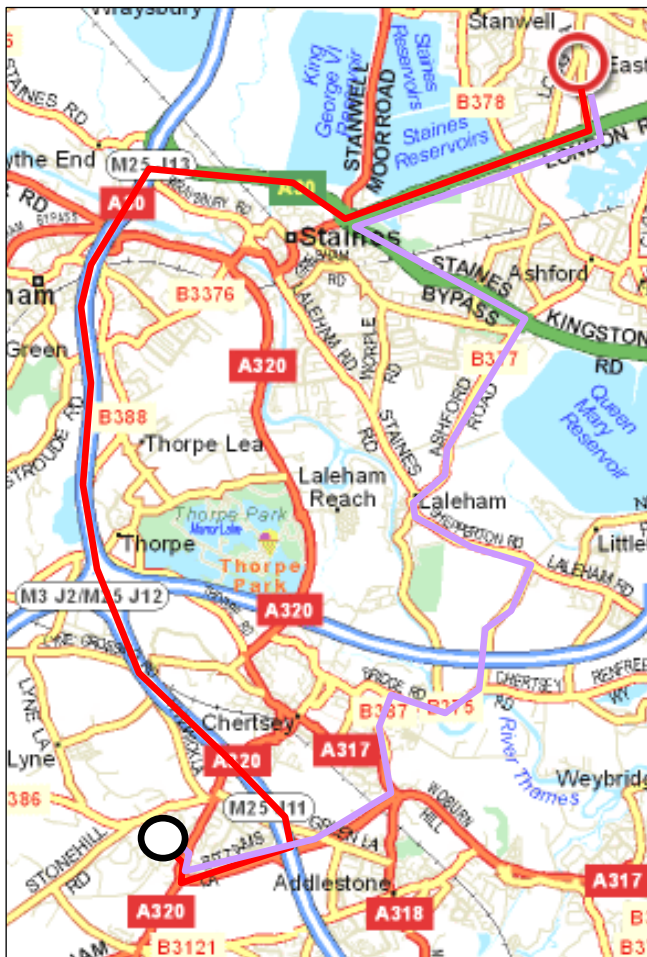

Directions from Ashford Sports Club to St Peter's Hospital, Chertsey

St Peter's Hospital
Guildford Road
CHERTSEY
Surrey, KT16 0PZ
Tel: 01932 872000

Via Motorway

Route - 
Turn right out of the Club
Turn right onto the A30 (cross over the dual carriageway)
Continue on A30 to M25 junction 13
Go anti-clockwise towards Gatwick
Leave M25 at Junction 11 – Chertsey
Follow signs to St Peter's Hospital A&E.

Ashford Sports Club - Short Lane, Stanwell, STAINES, Middlesex, TW19 7BQ

Tel (office): 01784 252288

Avoiding M25

Route - 
Turn right out of the Club
Turn right onto the A30 (cross over the dual carriageway)
Go straight on at traffic lights and continue on A30 to Crooked Billet roundabout
Turn left towards Kingston on A308
At Fordbridge roundabout turn right towards Laleham and Knowle Green on B377
At mini roundabout turn left towards Laleham on B377
In Laleham go straight on at mini roundabout towards Shepperton & Chertsey Bridge on B376
At mini roundabout turn right towards Chertsey down Littleton Lane (B375)
At mini roundabout turn right towards Chertsey (B375)
Go over Chertsey Bridge
At traffic lights turn left towards Addlestone on B387
Go straight on at traffic lights and join A317
At large roundabout turn right onto St Peter's Way
Cross over M25 Junction 11 – Chertsey
Follow signs to St Peter's Hospital A&E.